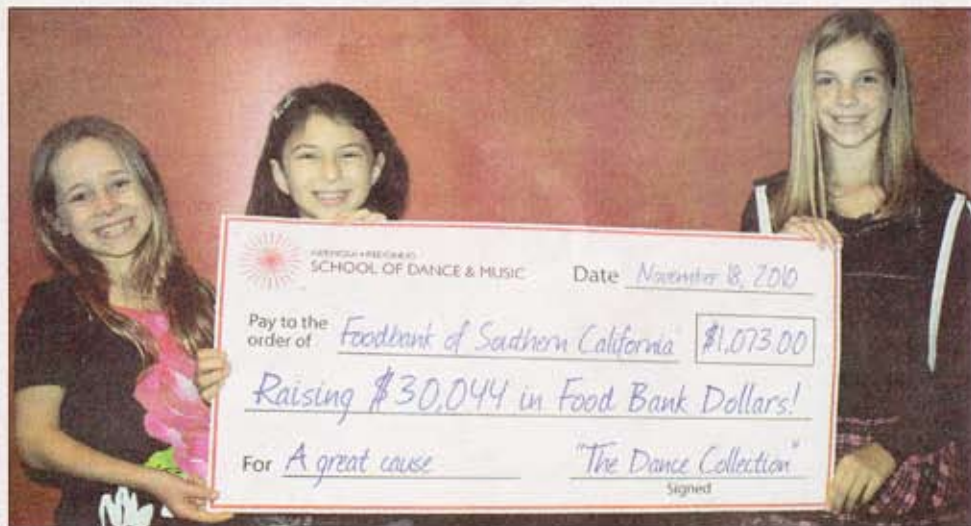

Brownie Troop No. 3355 hosted a charity garage sale and raised money for the Boys and Girls Club of the South Bay and SPCA LA.

The School of Dance & Music's Dance Company "The Dance Collection" performed recently to support not only dance and the arts, but a fund-raiser to benefit those in need. More than 350 people attended the event and raised \$1,073, which is equivalent to \$34,044 worth of food for The Foodbank of Southern California. According to the Foodbank of Southern California, \$28 worth of food is generated for every \$1 donated.